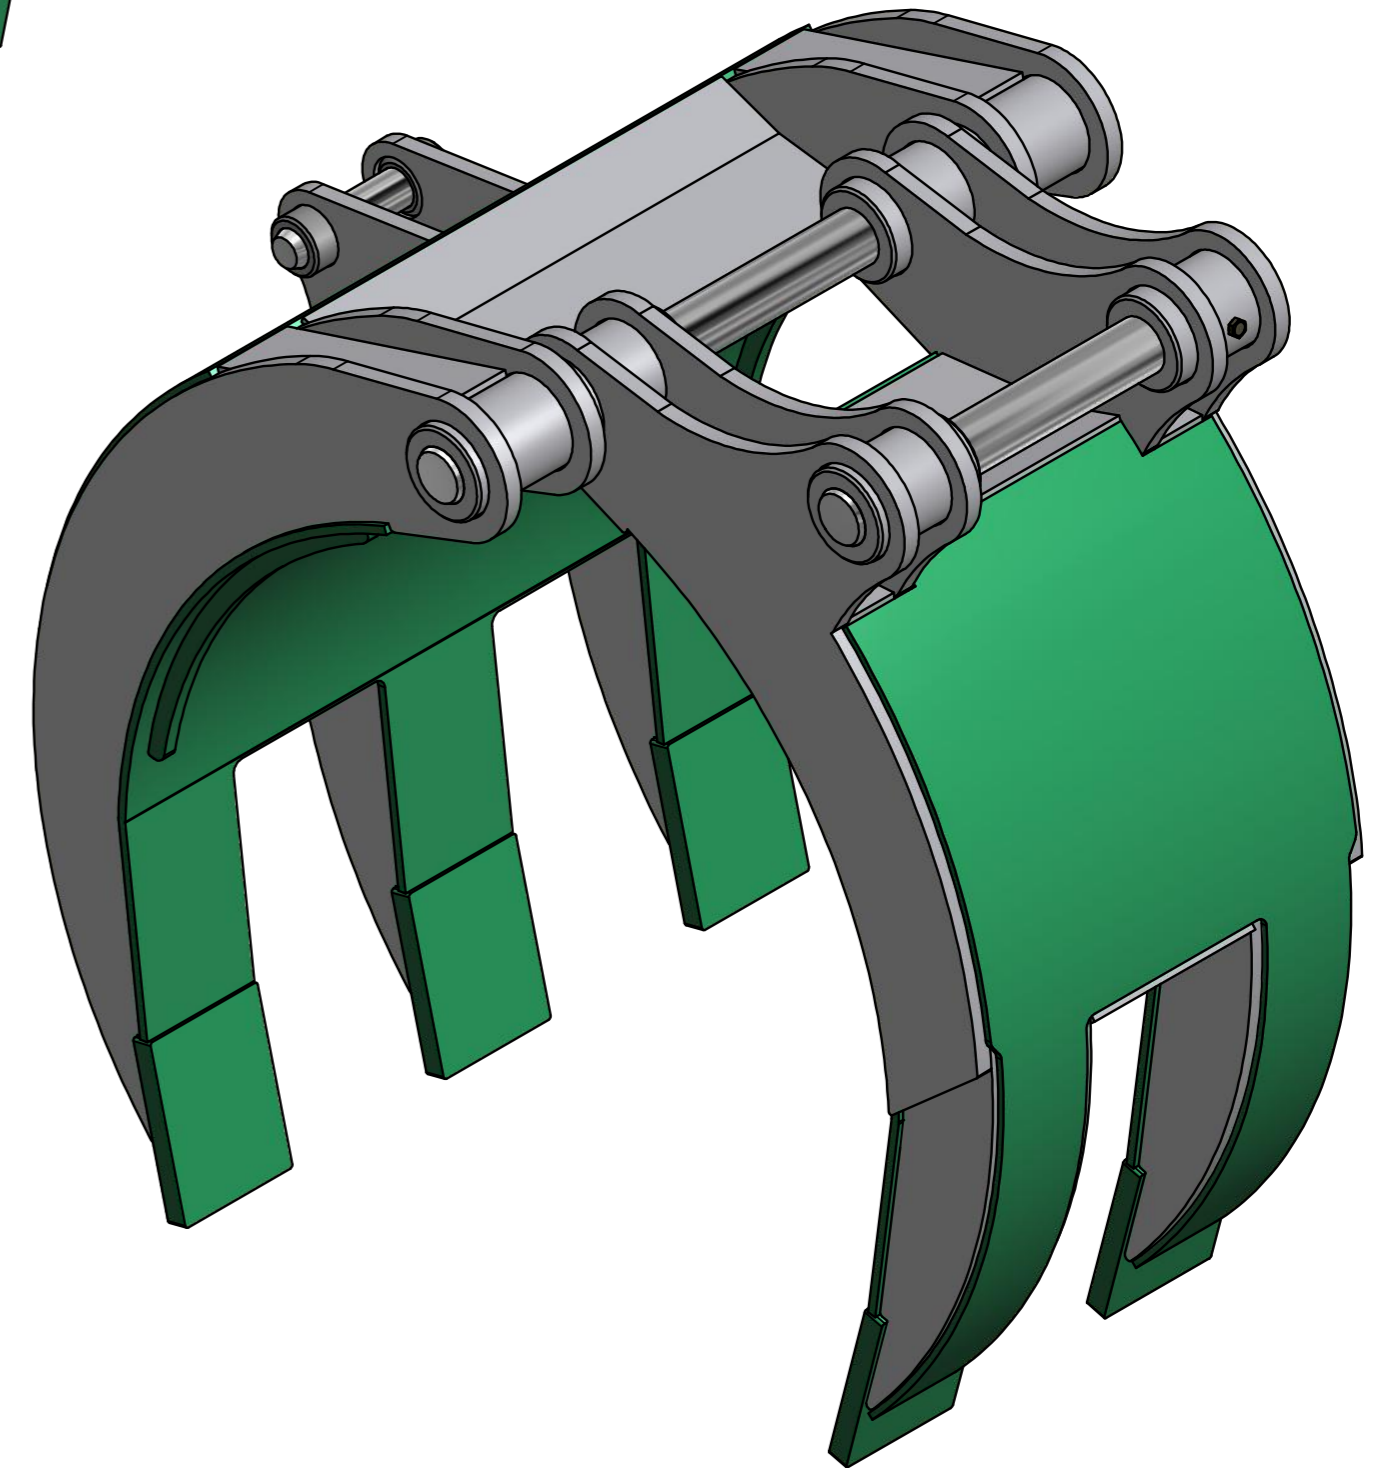

# RG-7

**TE** Turners Engineering  
62 Spencer Rd  
Nerang QLD 4211

This drawing remains the property of Turners Engineering and may not be reproduced or distributed without written consent

MACHINE :	MACHINE	
ATTACHMENT :	ATTACHMENT	
COLOUR :	COLOUR	
CUSTOMER :	CUSTOMER	
DRAWN BY :	J Murdoch	SERIAL NUMBER :
JOB NUMBER :		PROFILE :
		PROFILE
CUSTOMER P/O :	ROCK GRAB	