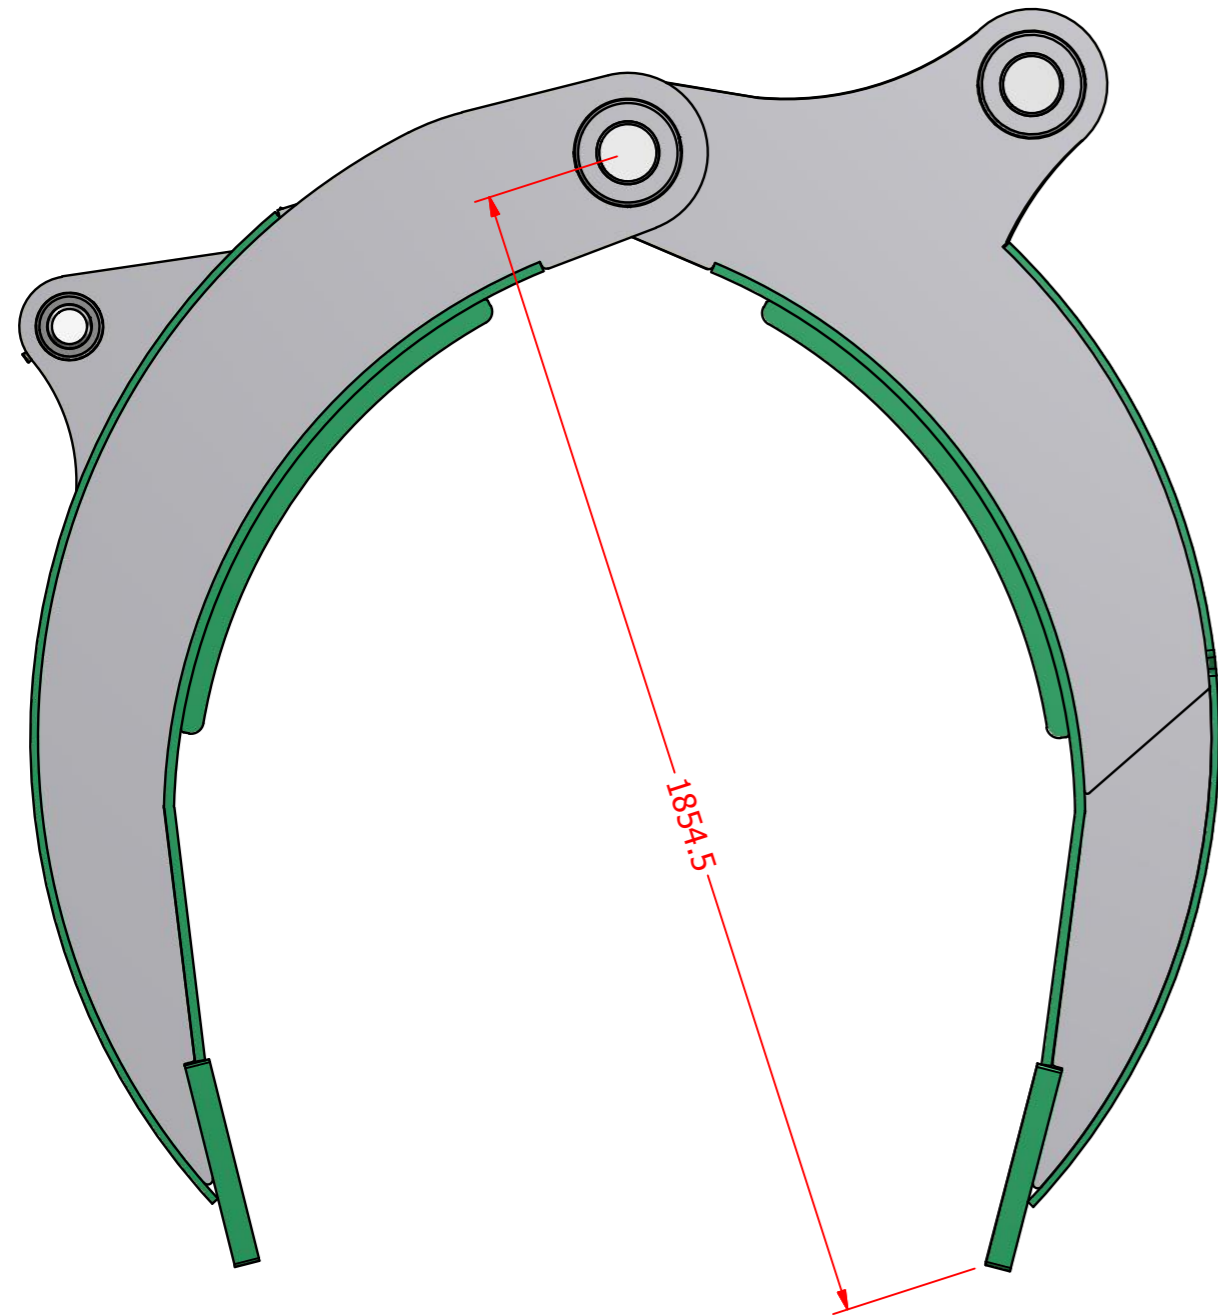

# RG-7

**TE** Turners Engineering  
62 Spencer Rd  
Nerang QLD 4211

This drawing remains the property of Turners Engineering and may not be reproduced or distributed without written consent

MACHINE :	MACHINE	
ATTACHMENT :	ATTACHMENT	
COLOUR :	COLOUR	
CUSTOMER :	CUSTOMER	
DRAWN BY :	J Murdoch	SERIAL NUMBER :
JOB NUMBER :		PROFILE :
		PROFILE
CUSTOMER P/O :	ROCK GRAB	