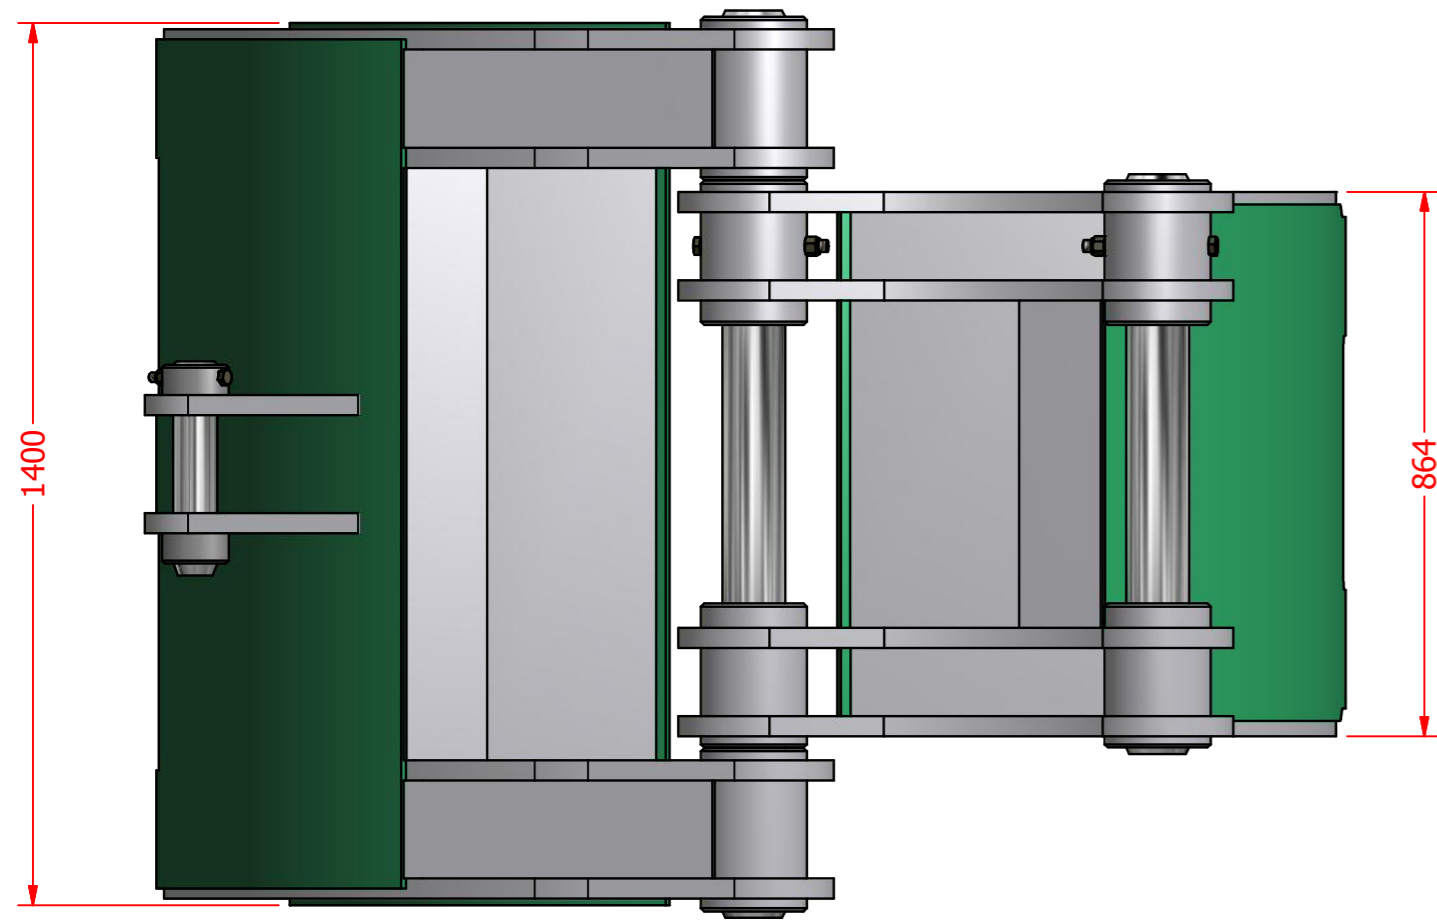

# RG-7

**TE** Turners Engineering  
62 Spencer Rd  
Nerang QLD 4211

This drawing remains the property of Turners Engineering and may not be reproduced or distributed without written consent

MACHINE :	MACHINE	
ATTACHMENT :	ATTACHMENT	
COLOUR :	COLOUR	
CUSTOMER :	CUSTOMER	
DRAWN BY :	J Murdoch	SERIAL NUMBER :
JOB NUMBER :		PROFILE :
		PROFILE
CUSTOMER P/O :	ROCK GRAB	