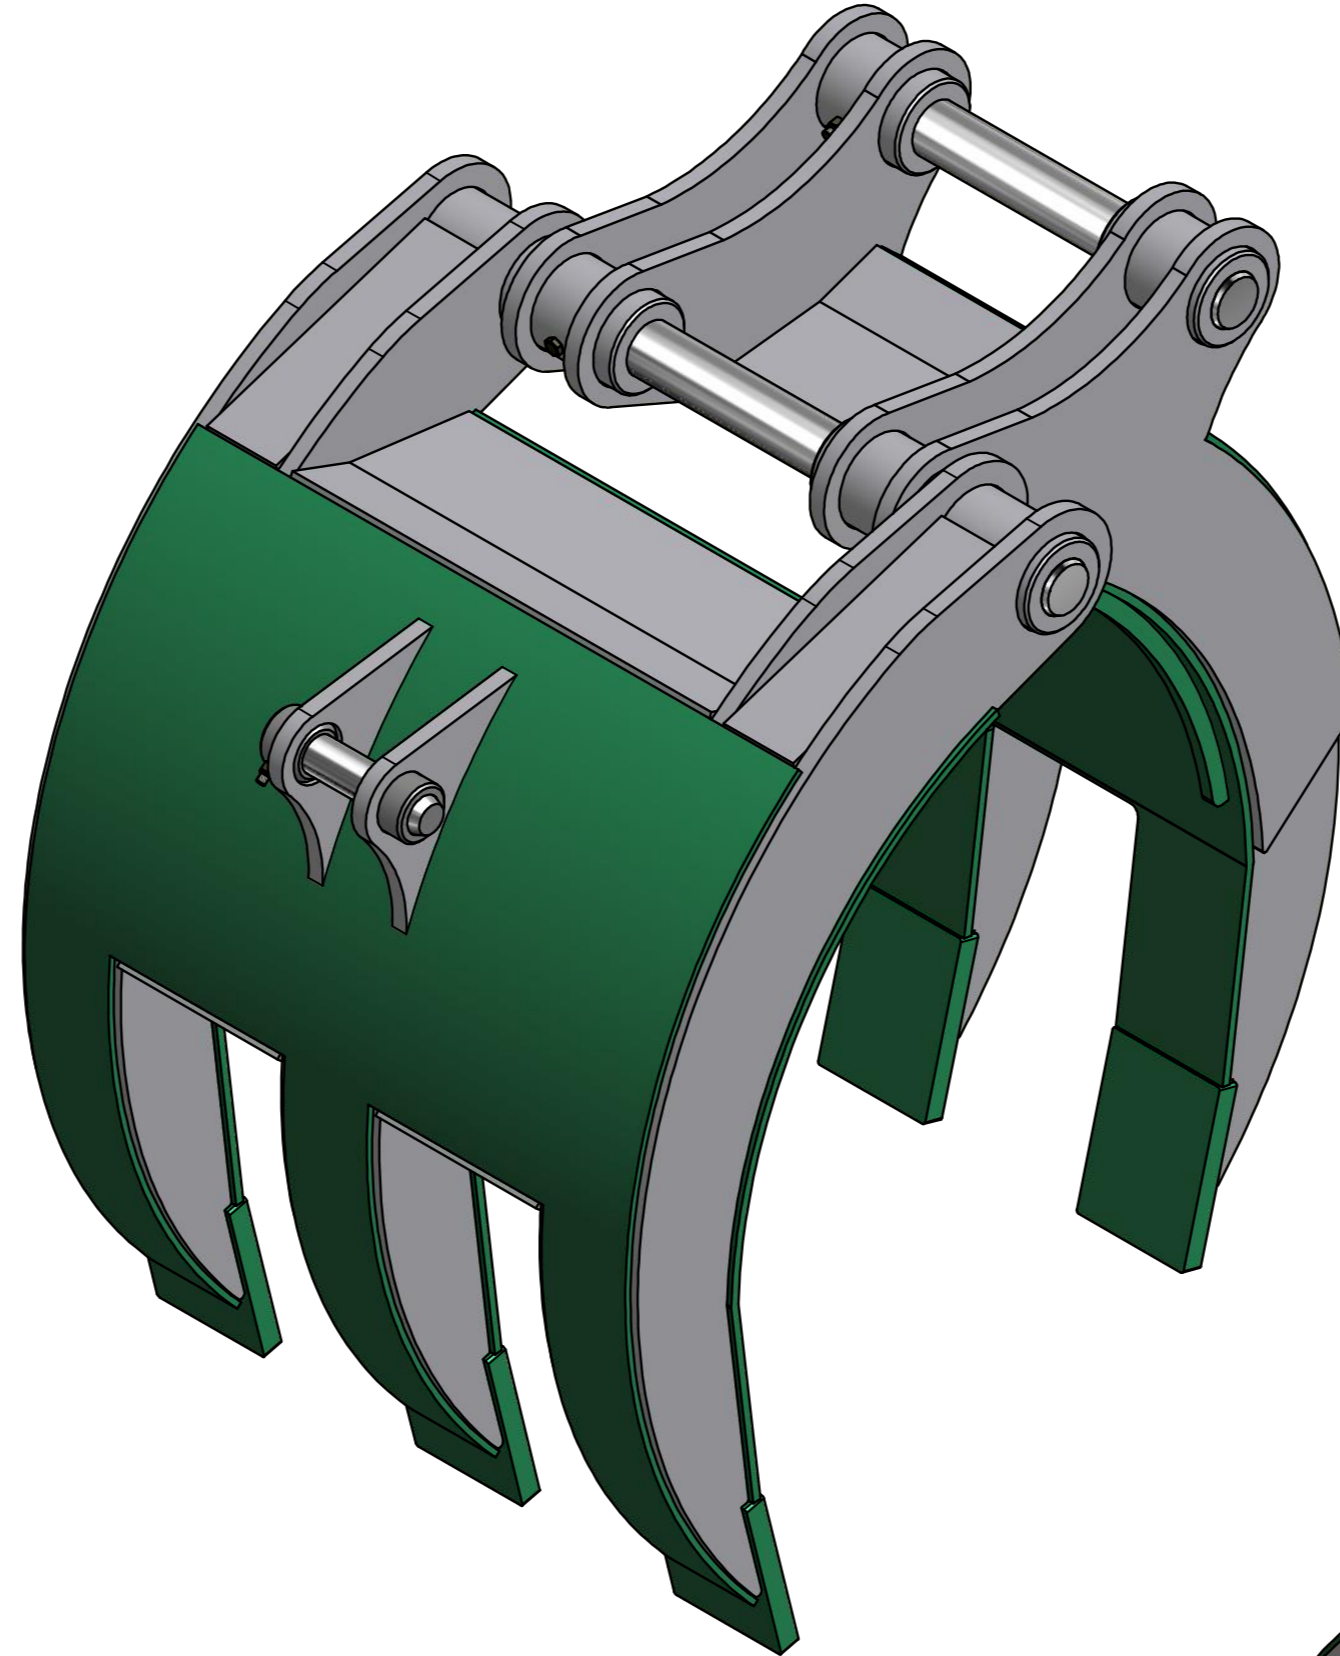

# RG-7

**TE** Turners Engineering  
62 Spencer Rd  
Nerang QLD 4211

This drawing remains the property of Turners Engineering and may not be reproduced or distributed without written consent

MACHINE :	MACHINE	
ATTACHMENT :	ATTACHMENT	
COLOUR :	COLOUR	
CUSTOMER :	CUSTOMER	
DRAWN BY :	J Murdoch	SERIAL NUMBER :
JOB NUMBER :		PROFILE :
		PROFILE
CUSTOMER P/O :	ROCK GRAB	